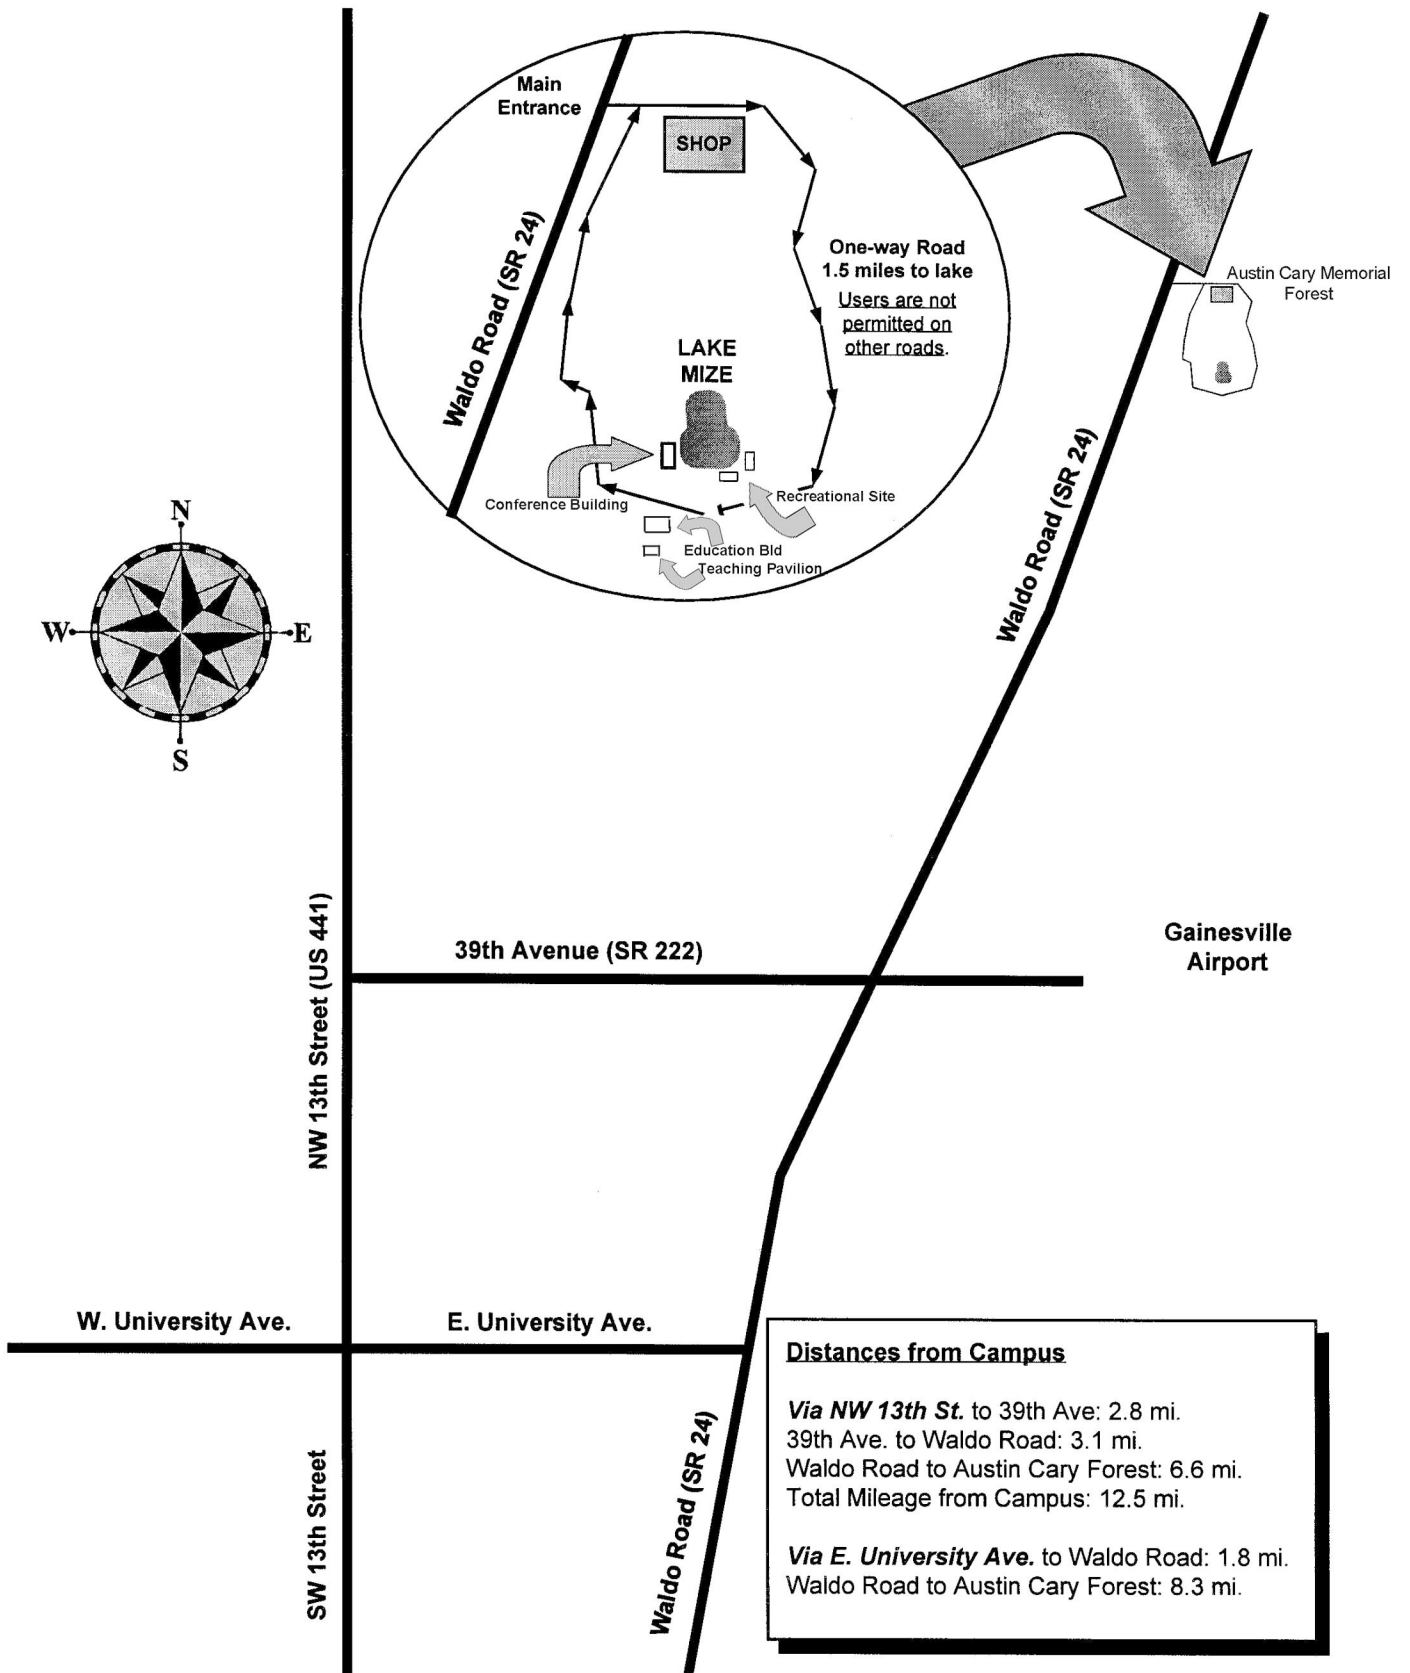

Austin Cary Memorial Forest Learning Center

10625 NE Waldo Road, Gainesville FL 32609

Distances from Campus

Via NW 13th St. to 39th Ave: 2.8 mi.
39th Ave. to Waldo Road: 3.1 mi.
Waldo Road to Austin Cary Forest: 6.6 mi.
Total Mileage from Campus: 12.5 mi.

Via E. University Ave. to Waldo Road: 1.8 mi.
Waldo Road to Austin Cary Forest: 8.3 mi.